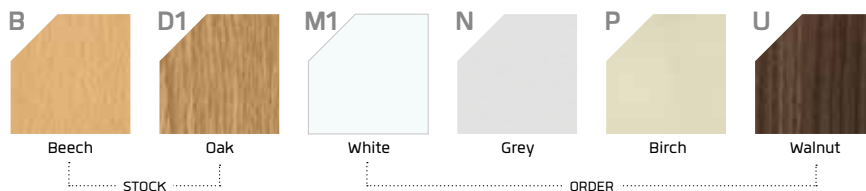

Solution / Meeting