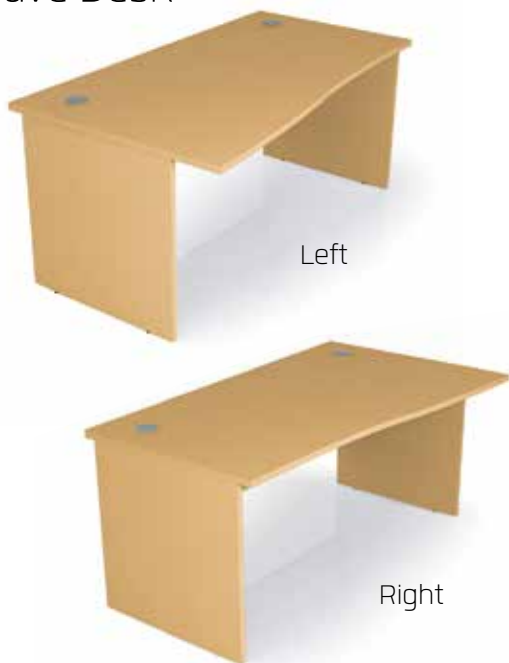

Solution / Desk systems / Screens

1. Select your shape, size and code
e.g. **DDR161** (Right return 1600mm radial desk)

2. Choose your top finish
e.g. **DDR161 D1** (Oak)

Radial Desk

Right return

Description	Code	Dimensions (mm)
Left return	DDL161	1600 x 1200 x 800 x 600
Right return	DDR161	1600 x 1200 x 800 x 600
Left return	DDL181	1800 x 1200 x 800 x 600
Right return	DDR181	1800 x 1200 x 800 x 600

Rectangular Desk

Description	Code	Dimensions W x D x H (mm)
Rectangular desk	DDA121	1200 x 800 x 720
Rectangular desk	DDA141	1400 x 800 x 720
Rectangular desk	DDA161	1600 x 800 x 720
Rectangular desk	DDA181	1800 x 800 x 720

4. Beech and Oak finishes available from stock. Other finishes available to order.

Wave Desk

Description	Code	Dimensions W x D x D (mm)
Left return	DDL122	1200 x 1000 x 800
Right return	DDR122	1200 x 1000 x 800
Left return	DDL142	1400 x 1000 x 800
Right return	DDR142	1400 x 1000 x 800
Left return	DDL162	1600 x 1000 x 800
Right return	DDR162	1600 x 1000 x 800