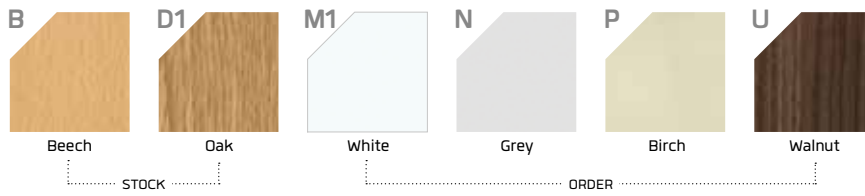

Colour samples depicted in this guide are as close to actual as modern printing processes will allow. Sample swatches should be requested before ordering.

3. You now have your complete product code **DDR161 D1**

4. Beech and Oak finishes available from stock. Other finishes available to order.