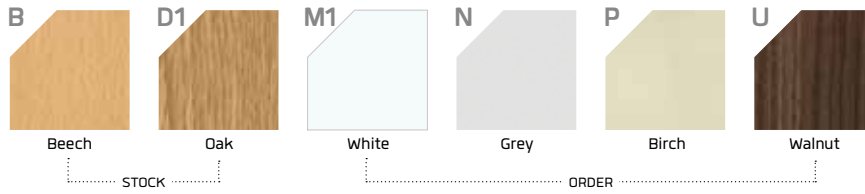

Medium Cupboard

Description	Code	Dimensions W x D x H (mm)
Medium cupboard 2 shelves	X3C081	800 x 425 x 1200

Low Cupboard

Description	Code	Dimensions W x D x H (mm)
Low cupboard 1 shelf	X2C081	800 x 425 x 834