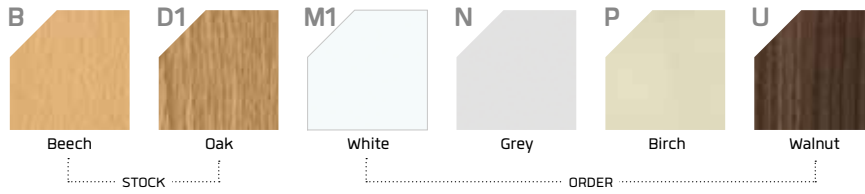

Filing Cabinet